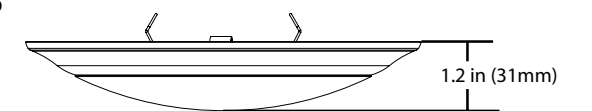

DSK4

DSK56

| Performance Data | | | |
|----------------------|--------|-------|-------------|
| Model Number | Lumens | Watts | Lumens/Watt |
| DSK43120SWH (3000K) | 657 | 9.1 | 72.2 |
| DSK43120SWH (4000K) | 744 | 9.4 | 79.1 |
| DSK43120SWH (5000K) | 662 | 9.0 | 73.6 |
| DSK563120SWH (3000K) | 811 | 12.1 | 67.0 |
| DSK563120SWH (4000K) | 948 | 12.9 | 73.5 |
| DSK563120SWH (5000K) | 823 | 12.2 | 67.5 |