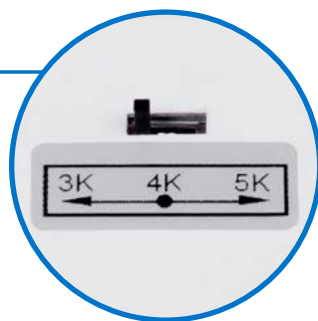

Mounting Plate

Separate mounting plate with keyhole slots makes for quick and easy installation

Stamped Steel Body

Provides excellent heat management with a clean aesthetic

Selectable CCT

CCT Selection is directly on the back of the fixture for easy selection during installation

4-Step MacAdams LED

Tight LED binning for color consistency

DSK Select

Product Information

Construction

- Stamped steel body
- Fully captured diffuser
- Integrated spring lock mounting system
- Low profile micro-switch for CCT selection

Optical System

- Molded polymer, UV stabilized diffuser maximizes light output.
- Convex diffuser creates uniform light distribution while reducing glare

Electrical

- Input voltage of 120VAC, 60Hz
- Dimmable to 5% with compatible leading edge (TRIAC) and trailing edge (ELV) dimmers
- LM-79 testing performed in accordance with IESNA standards