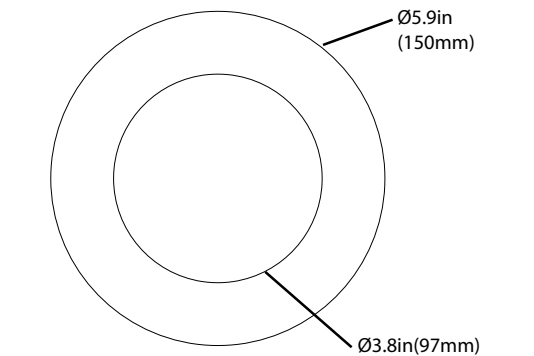

DSK Select

Driverless Surface Mount LED Downlight

Affordable CCT Selection with a Slim Profile

Now part of the NICOR Select line, the DSK Driverless Surface Mount LED Downlight is the thinnest installation solution that also offers the ability to adjust the CCT to 3000K, 4000K or 5000K. The ultra slim, driverless technology allows this fixture to fasten to most any 4" pancake, non-metallic or 4/O junction box eliminating the need for recessed housing. Simplify your installations using a single fixture that can be adjusted on the fly with NICOR Select.

Mounting Plate

Separate mounting plate with keyhole slots makes for quick and easy installation

Stamped Steel Body

Provides excellent heat management with a clean aesthetic

Selectable CCT

CCT Selection is directly on the back of the fixture for easy selection during installation

4-Step MacAdams LED

Tight LED binning for color consistency

DSK Select

Product Information

Construction

- Stamped steel body
- Fully captured diffuser
- Integrated spring lock mounting system
- Low profile micro-switch for CCT selection

Optical System

- Molded polymer, UV stabilized diffuser maximizes light output.
- Convex diffuser creates uniform light distribution while reducing glare

Electrical

- Input voltage of 120VAC, 60Hz
- Dimmable to 5% with compatible leading edge (TRIAC) and trailing edge (ELV) dimmers
- LM-79 testing performed in accordance with IESNA standards

LED

- Dual emitter array enables CCT selection
- CCT Selectable at 3000K, 4000K, or 5000K
- Binned within 4-step MacAdams with $\text{duv} < \pm 0.003$
- TM-21 Reported L70(9K) hours >54,000
- Utilizes high performing LEDs with 90+ CRI and an $R9 > 50$

Finish

- Matte white powder coat finish

Installation