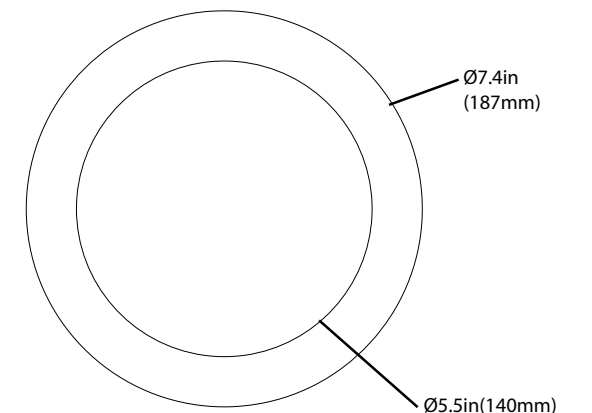

DSK4

DSK56

| Performance Data | | | |
|----------------------|--------|-------|-------------|
| Model Number | Lumens | Watts | Lumens/Watt |
| DSK43120SWH (3000K) | 657 | 9.1 | 72.2 |
| DSK43120SWH (4000K) | 744 | 9.4 | 79.1 |
| DSK43120SWH (5000K) | 662 | 9.0 | 73.6 |
| DSK563120SWH (3000K) | 811 | 12.1 | 67.0 |
| DSK563120SWH (4000K) | 948 | 12.9 | 73.5 |
| DSK563120SWH (5000K) | 823 | 12.2 | 67.5 |